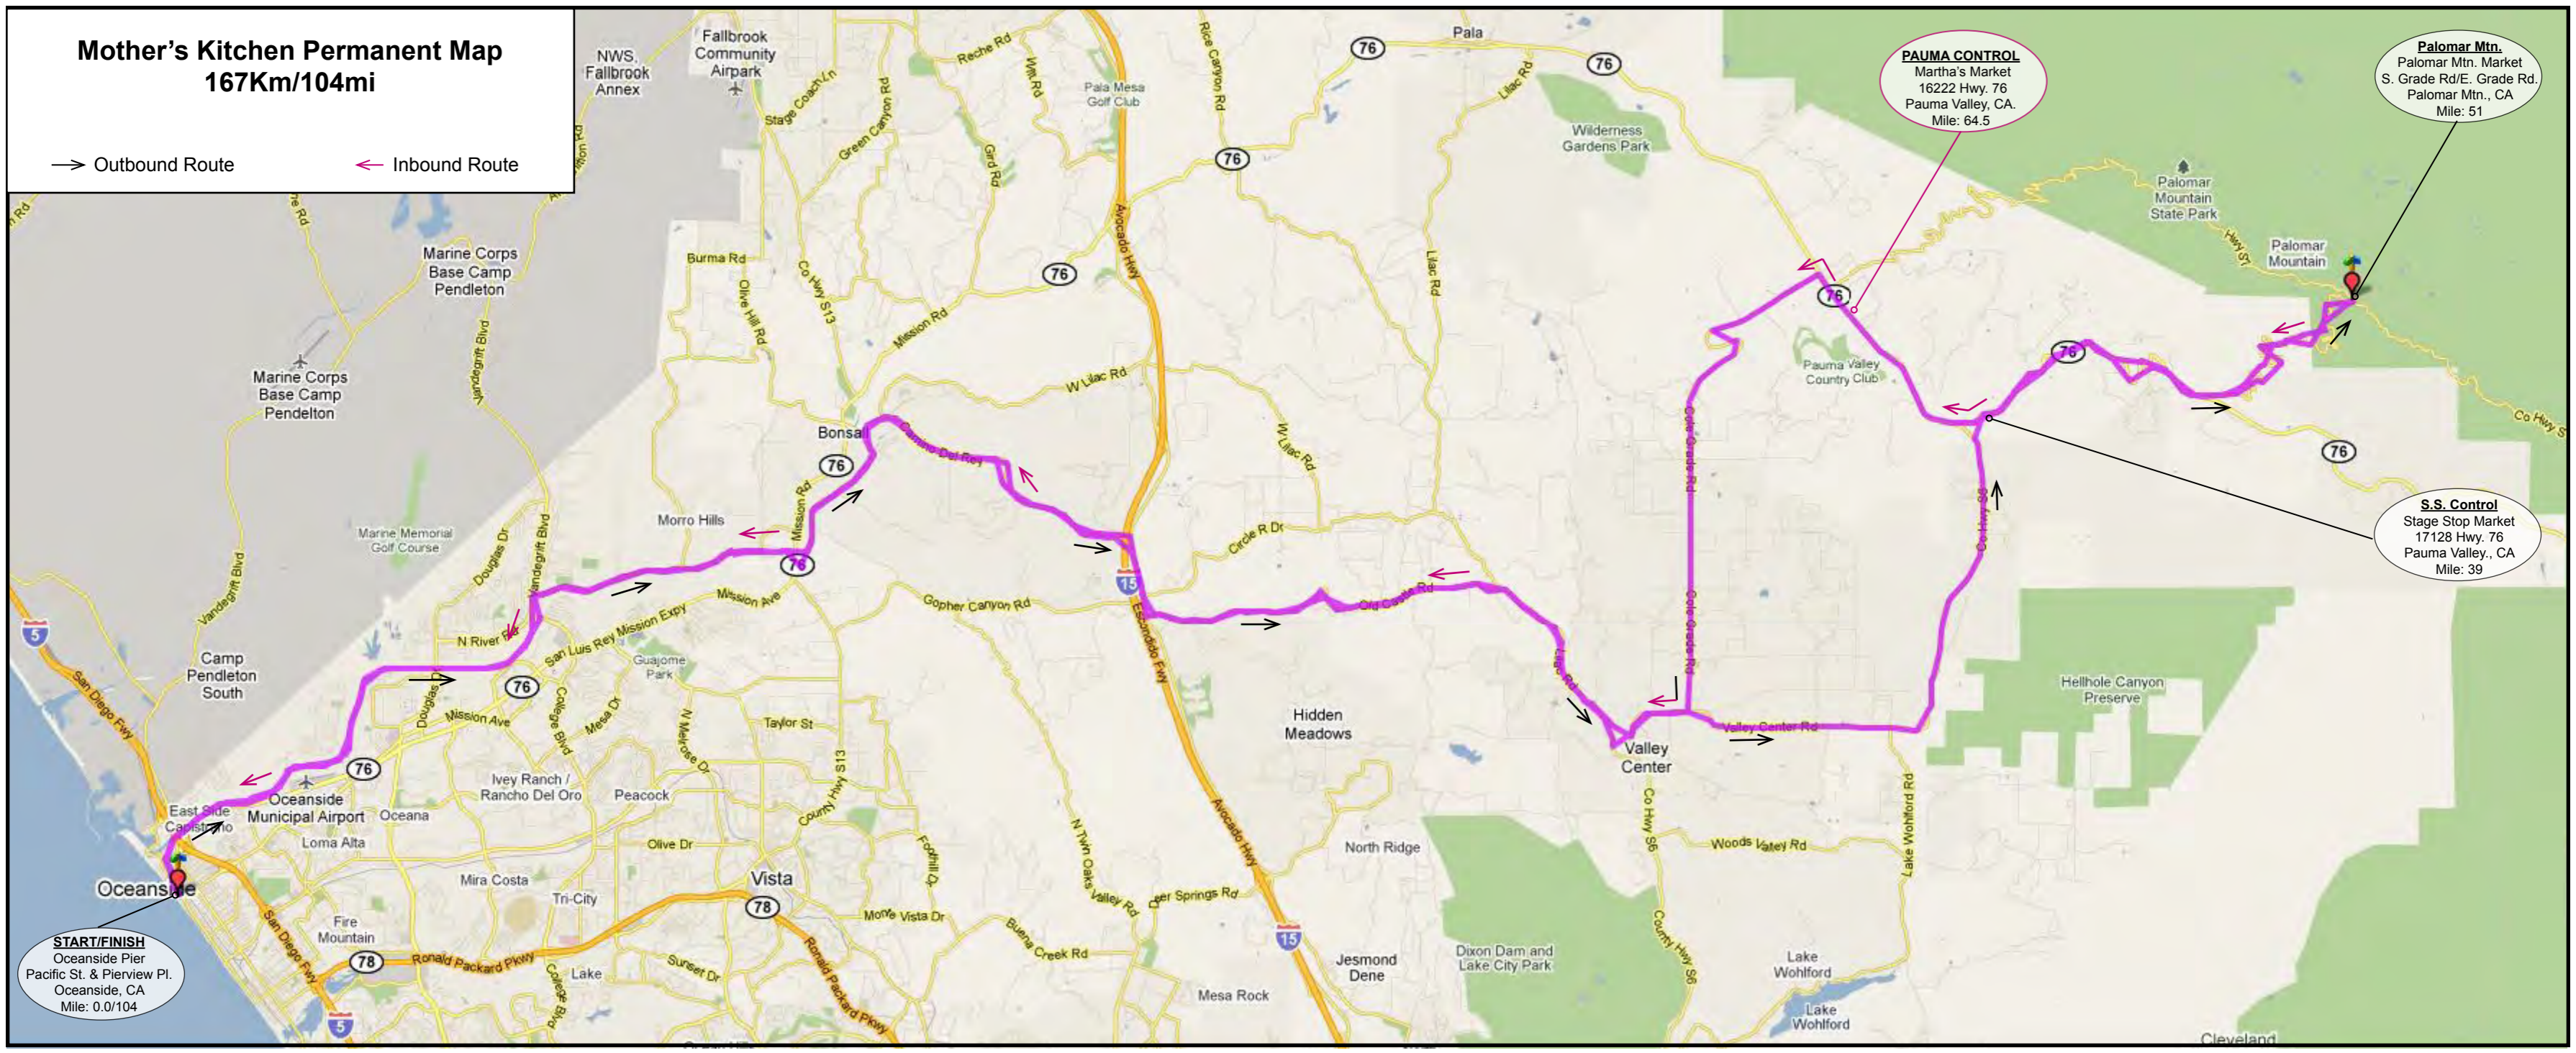

Mother's Kitchen Permanent Map

167Km/104mi

→ Outbound Route ← Inbound Route

PAUMA CONTROL
Martha's Market
16222 Hwy. 76
Pauma Valley, CA.
Mile: 64.5

Palomar Mtn.
Palomar Mtn. Market
S. Grade Rd/E. Grade Rd.
Palomar Mtn., CA
Mile: 51

S.S. CONTROL
Stage Stop Market
17128 Hwy. 76
Pauma Valley., CA
Mile: 39

START/FINISH
Oceanside Pier
Pacific St. & Pierview Pl.
Oceanside, CA
Mile: 0.0/104